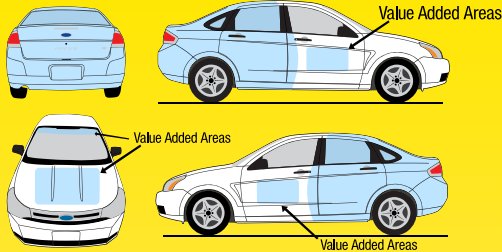

# Vehicle Wrap Guide

Sign 1 offers exceptional visual impact with three levels of vehicle wraps! Whether a compact car (Ford Focus), a mid-sized crossover (Nissan Murano), or full-size commercial van (Chevy Express), box trucks or trailers, we've got a wrap for you! Half and three-quarter wraps come with value-added graphics on the doors, hood, and front windshield. Let the Sign 1 staff design an eye-catching wrap that provides the most cost-effective (CPM-Cost Per Impression) advertising medium available when compared with traditional media sources.

**Compact Car 1/2 Wrap**  
(Ford Focus)

**Compact Car 3/4 Wrap**  
(Ford Focus)

**Compact Car Full Wrap**  
(Ford Focus)

**Mid Size Car / SUV 1/2 Wrap**  
(Nissan Murano)

**Mid Size Car / SUV 3/4 Wrap**  
(Nissan Murano)

**Mid Size Car / SUV Full Wrap**  
(Nissan Murano)

**Full Size Van 1/2 Wrap**  
(Chevy Express)

**Full Size Van 1/2 Wrap**  
(Chevy Express)

**Full Size Van 1/2 Wrap**  
(Chevy Express)

Partial Wraps or Full Wraps Ranging from  
**\$900-\$3900**