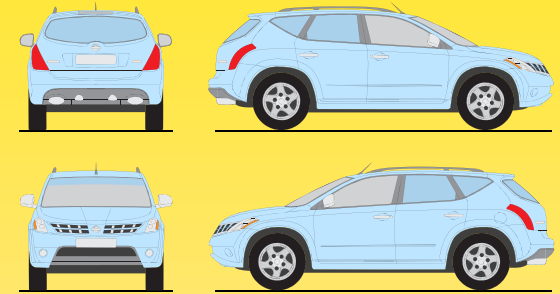

# Vehicle Wrap Guide

Sign 1 offers exceptional visual impact with three levels of vehicle wraps! Whether a compact car (Ford Focus), a mid-sized crossover (Nissan Murano), or full-size commercial van (Chevy Express), box trucks or trailers, we've got a wrap for you! Half and three-quarter wraps come with value-added graphics on the doors, hood, and front windshield. Let the Sign 1 staff design an eye-catching wrap that provides the most cost-effective (CPM-Cost Per Impression) advertising medium available when compared with traditional media sources.

**Compact Car 1/2 Wrap**  
(Ford Focus)

**Compact Car 3/4 Wrap**  
(Ford Focus)

**Compact Car Full Wrap**  
(Ford Focus)

**Mid Size Car / SUV 1/2 Wrap**  
(Nissan Murano)

**Mid Size Car / SUV 3/4 Wrap**  
(Nissan Murano)

**Mid Size Car / SUV Full Wrap**  
(Nissan Murano)

**Full Size Van 1/2 Wrap**  
(Chevy Express)

**Full Size Van 1/2 Wrap**  
(Chevy Express)

**Full Size Van 1/2 Wrap**  
(Chevy Express)

Partial Wraps or Full Wraps Ranging from  
**\$900-\$3900**