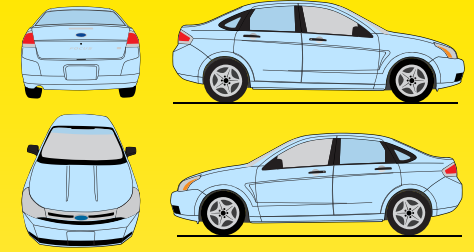

Compact Car Full Wrap
(Ford Focus)