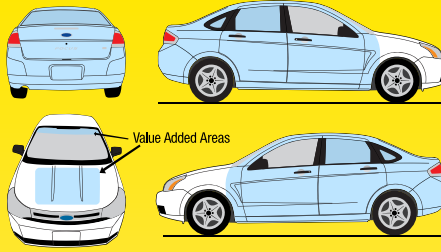

Compact Car 3/4 Wrap
(Ford Focus)