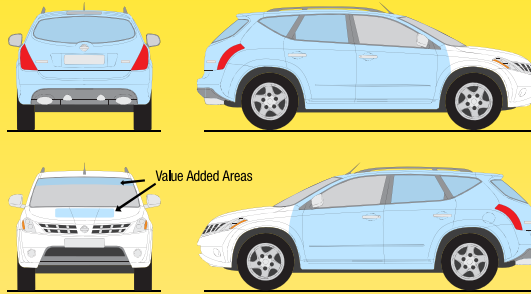

# Vehicle Wrap Guide

Sign 1 offers exceptional visual impact with three levels of vehicle wraps! Whether a compact car (Ford Focus), a mid-sized crossover (Nissan Murano), or full-size commercial van (Chevy Express), box trucks or trailers, we've got a wrap for you! Half and three-quarter wraps come with value-added graphics on the doors, hood, and front windshield. Let the Sign 1 staff design an eye-catching wrap that provides the most cost-effective (CPM-Cost Per Impression) advertising medium available when compared with traditional media sources.

**Compact Car 1/2 Wrap**  
(Ford Focus)

**Compact Car 3/4 Wrap**  
(Ford Focus)

**Compact Car Full Wrap**  
(Ford Focus)

**Mid Size Car / SUV 1/2 Wrap**  
(Nissan Murano)

**Mid Size Car / SUV 3/4 Wrap**  
(Nissan Murano)

**Mid Size Car / SUV Full Wrap**  
(Nissan Murano)

**Full Size Van 1/2 Wrap**  
(Chevy Express)

**Full Size Van 1/2 Wrap**  
(Chevy Express)

**Full Size Van 1/2 Wrap**  
(Chevy Express)

Partial Wraps or Full Wraps Ranging from  
**\$900-\$3900**