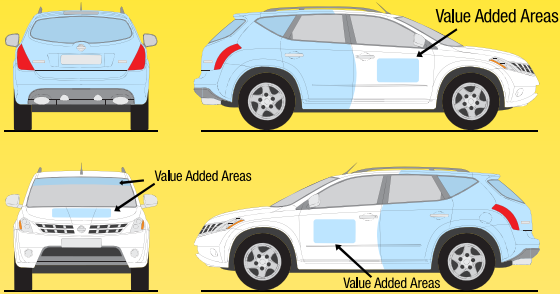

# Vehicle Wrap Guide

Sign 1 offers exceptional visual impact with three levels of vehicle wraps! Whether a compact car (Ford Focus), a mid-sized crossover (Nissan Murano), or full-size commercial van (Chevy Express), box trucks or trailers, we've got a wrap for you! Half and three-quarter wraps come with value-added graphics on the doors, hood, and front windshield. Let the Sign 1 staff design an eye-catching wrap that provides the most cost-effective (CPM-Cost Per Impression) advertising medium available when compared with traditional media sources.

**Compact Car 1/2 Wrap**  
(Ford Focus)

**Compact Car 3/4 Wrap**  
(Ford Focus)

**Compact Car Full Wrap**  
(Ford Focus)

**Mid Size Car / SUV 1/2 Wrap**  
(Nissan Murano)

**Mid Size Car / SUV 3/4 Wrap**  
(Nissan Murano)

**Mid Size Car / SUV Full Wrap**  
(Nissan Murano)

**Full Size Van 1/2 Wrap**  
(Chevy Express)

**Full Size Van 1/2 Wrap**  
(Chevy Express)

**Full Size Van 1/2 Wrap**  
(Chevy Express)

Partial Wraps or Full Wraps Ranging from  
**\$900-\$3900**