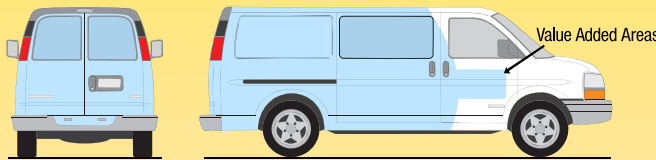

# Vehicle Wrap Guide

Sign 1 offers exceptional visual impact with three levels of vehicle wraps! Whether a compact car (Ford Focus), a mid-sized crossover (Nissan Murano), or full-size commercial van (Chevy Express), box trucks or trailers, we've got a wrap for you! Half and three-quarter wraps come with value-added graphics on the doors, hood, and front windshield. Let the Sign 1 staff design an eye-catching wrap that provides the most cost-effective (CPM-Cost Per Impression) advertising medium available when compared with traditional media sources.

**Mid Size Car / SUV Full Wrap**  
(Nissan Murano)

**Full Size Van 1/2 Wrap**  
(Chevy Express)

**Full Size Van 1/2 Wrap**  
(Chevy Express)

**Full Size Van 1/2 Wrap**  
(Chevy Express)

Partial Wraps or Full Wraps Ranging from  
**\$900-\$3900**