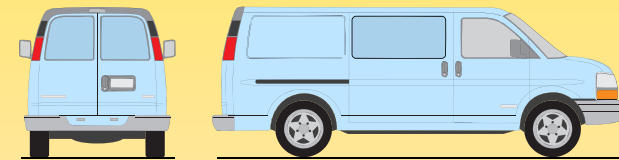

# Vehicle Wrap Guide

Sign 1 offers exceptional visual impact with three levels of vehicle wraps! Whether a compact car (Ford Focus), a mid-sized crossover (Nissan Murano), or full-size commercial van (Chevy Express), box trucks or trailers, we've got a wrap for you! Half and three-quarter wraps come with value-added graphics on the doors, hood, and front windshield. Let the Sign 1 staff design an eye-catching wrap that provides the most cost-effective (CPM-Cost Per Impression) advertising medium available when compared with traditional media sources.

**Compact Car 1/2 Wrap**  
(Ford Focus)

**Compact Car 3/4 Wrap**  
(Ford Focus)

**Compact Car Full Wrap**  
(Ford Focus)

**Mid Size Car / SUV 1/2 Wrap**  
(Nissan Murano)

**Mid Size Car / SUV 3/4 Wrap**  
(Nissan Murano)

**Mid Size Car / SUV Full Wrap**  
(Nissan Murano)

**Full Size Van 1/2 Wrap**  
(Chevy Express)

**Full Size Van 1/2 Wrap**  
(Chevy Express)

**Full Size Van 1/2 Wrap**  
(Chevy Express)

Partial Wraps or Full Wraps Ranging from  
**\$900-\$3900**