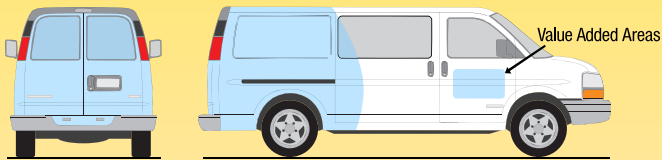

# Vehicle Wrap Guide

Sign 1 offers exceptional visual impact with three levels of vehicle wraps! Whether a compact car (Ford Focus), a mid-sized crossover (Nissan Murano), or full-size commercial van (Chevy Express), box trucks or trailers, we've got a wrap for you! Half and three-quarter wraps come with value-added graphics on the doors, hood, and front windshield. Let the Sign 1 staff design an eye-catching wrap that provides the most cost-effective (CPM-Cost Per Impression) advertising medium available when compared with traditional media sources.

**Mid Size Car / SUV Full Wrap**  
(Nissan Murano)

**Full Size Van 1/2 Wrap**  
(Chevy Express)

**Full Size Van 1/2 Wrap**  
(Chevy Express)

**Full Size Van 1/2 Wrap**  
(Chevy Express)

Partial Wraps or Full Wraps Ranging from  
**\$900-\$3900**